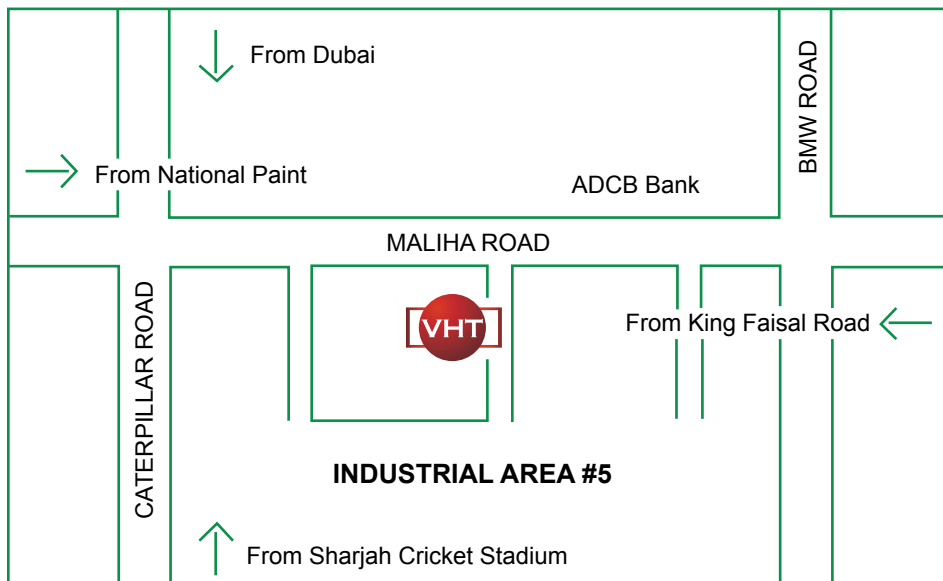

FASTENERS & ANCHORS

SDS CSK HEAD 	SDS PAN HEAD 	SLEEVE ANCHOR 	STAR WASHERS
STS CSK HEAD 	STS PAN HEAD 	SWAGE LESS TERMINAL 	SWAGE STUD JAW END
SWAGE STUD 	THREAD BAR 	U BOLT 	HOSE CLIP

VICTORY
HARDWARE TRD. LLC.

النصر
لتجارة الأدوات الحديدية ذمهم

Location Map

P.O. BOX 95455

Industrial Area #5

Sharjah, United Arab Emirates

Tel: +971 6 543 2725

Mob: +971 52 155 1279

Fax: +971 6 543 6382

Email: victoryhwt@gmail.com

Web: www.victoryhwt.com

T +9716 543 2725 • www.victoryhwt.com