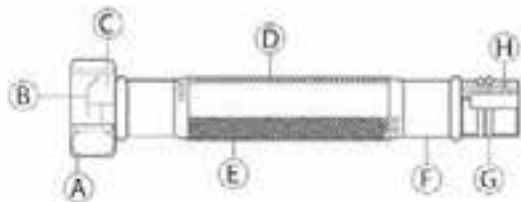

Specification

Connector nut size

F1/2" x M10mm (Short)
(male connector length 25mm)

F1/2" x M10mm (Long)
(male connector length 45mm)

Braided Hose Available Length

30, 45, 60cm

FLEXIBLE HOSE HIGH PRESSURE**SPAIN MODEL**