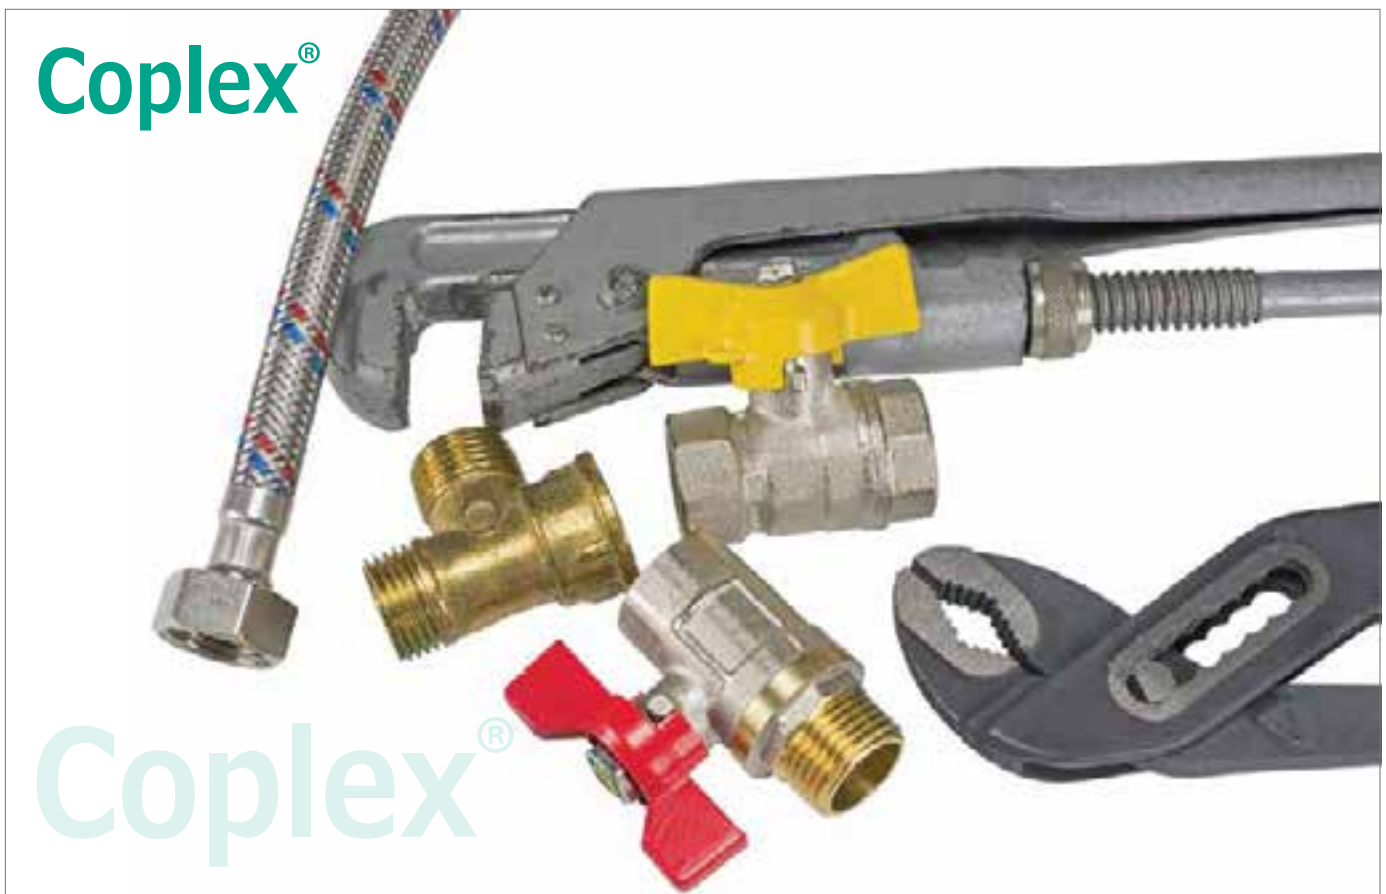

COPPER RING FITTING