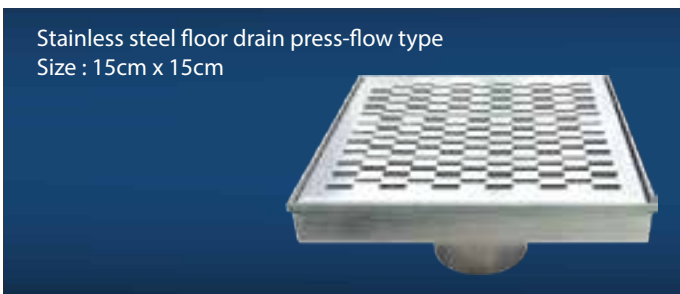

Size : 20x20x4" , Tile 18x18cm , Connection 12cm.

SD1580

FLOOR STRAINER (SS)

Size : 15x15x4", Grate 9.7cm , Cover 10.8cm , Connection 9.9cm.
With auto cartridge.

SD1504

Size : 20x20x4", Grate 9.7cm , Cover 10.8cm , Connection 9.9cm.
With auto cartridge.

SD2004

Size : 15x15x2", Cover 14cm , Connection 5cm.
Inner basket with open key.

SD1565

Model : SD4316	Size : 15x15x10cm	Grate 11.2cm
Cover 11.2cm	Connection 10cm.	With screw

SS316

**CLEAN OUT (WITH SCREW)
STAINLESS STEEL DRAIN
15x15x10cm
20 Years Warranty**