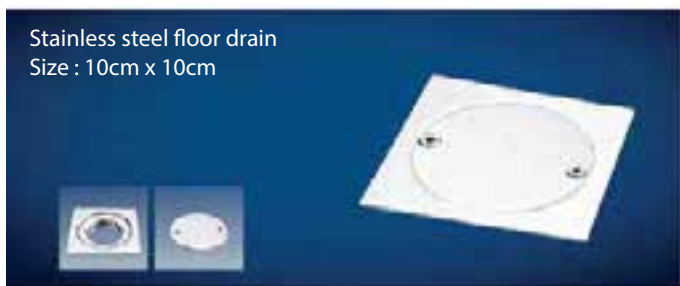

Size : 10x10x2" , Cover 8cm , Connection 5cm.
With silicon gasket and screw.

SD1002