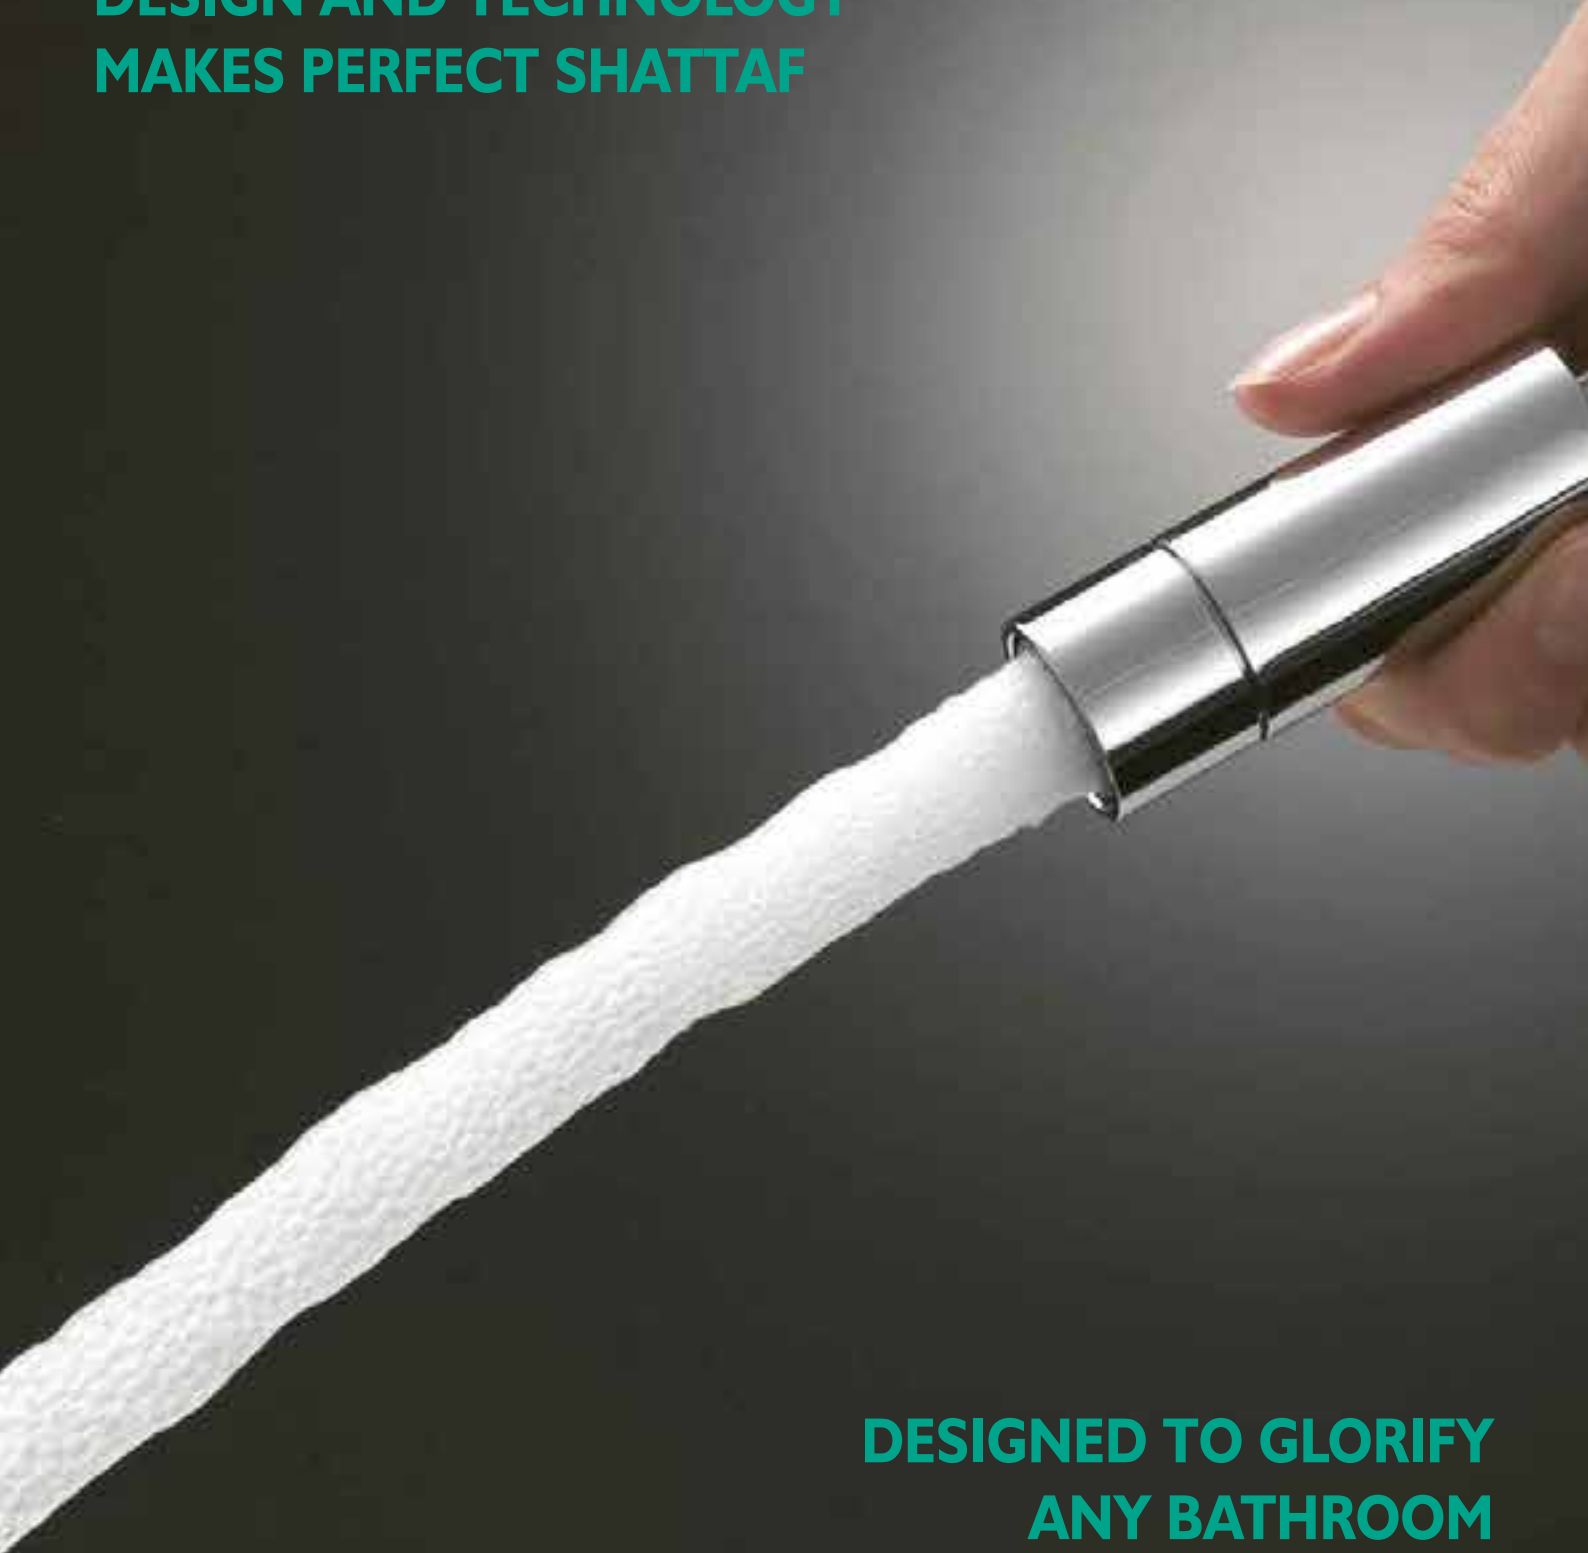

**DESIGNED TO GLORIFY
ANY BATHROOM**

SHATTAF (BIDET) SET

SAFA

MAYA

HANA - WHITE

HANA - CHROME

SHATTAF (BIDET) SET

ASMA - WHITE