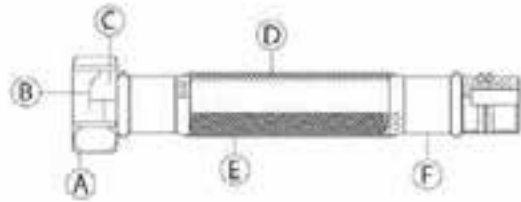

Specification

Connector nut size

F1/2" x F1/2"
F1/2" x F3/8"
F3/8" x F3/8"

Braided Hose Available Length

30, 45, 60, 90, 120, 150cm

Technical Data

Water pressure: 1.6MPa/230psi
Maximum temperature : 90 C

- Nut - Brass
- EPDM rubber washer
- Brass insert
- EPDM rubber
- Stainless steel AISI 304 or 201 braided hose
- O-ring
- 10mm male connector short & long - brass
- Braided hose Dia - 13mm